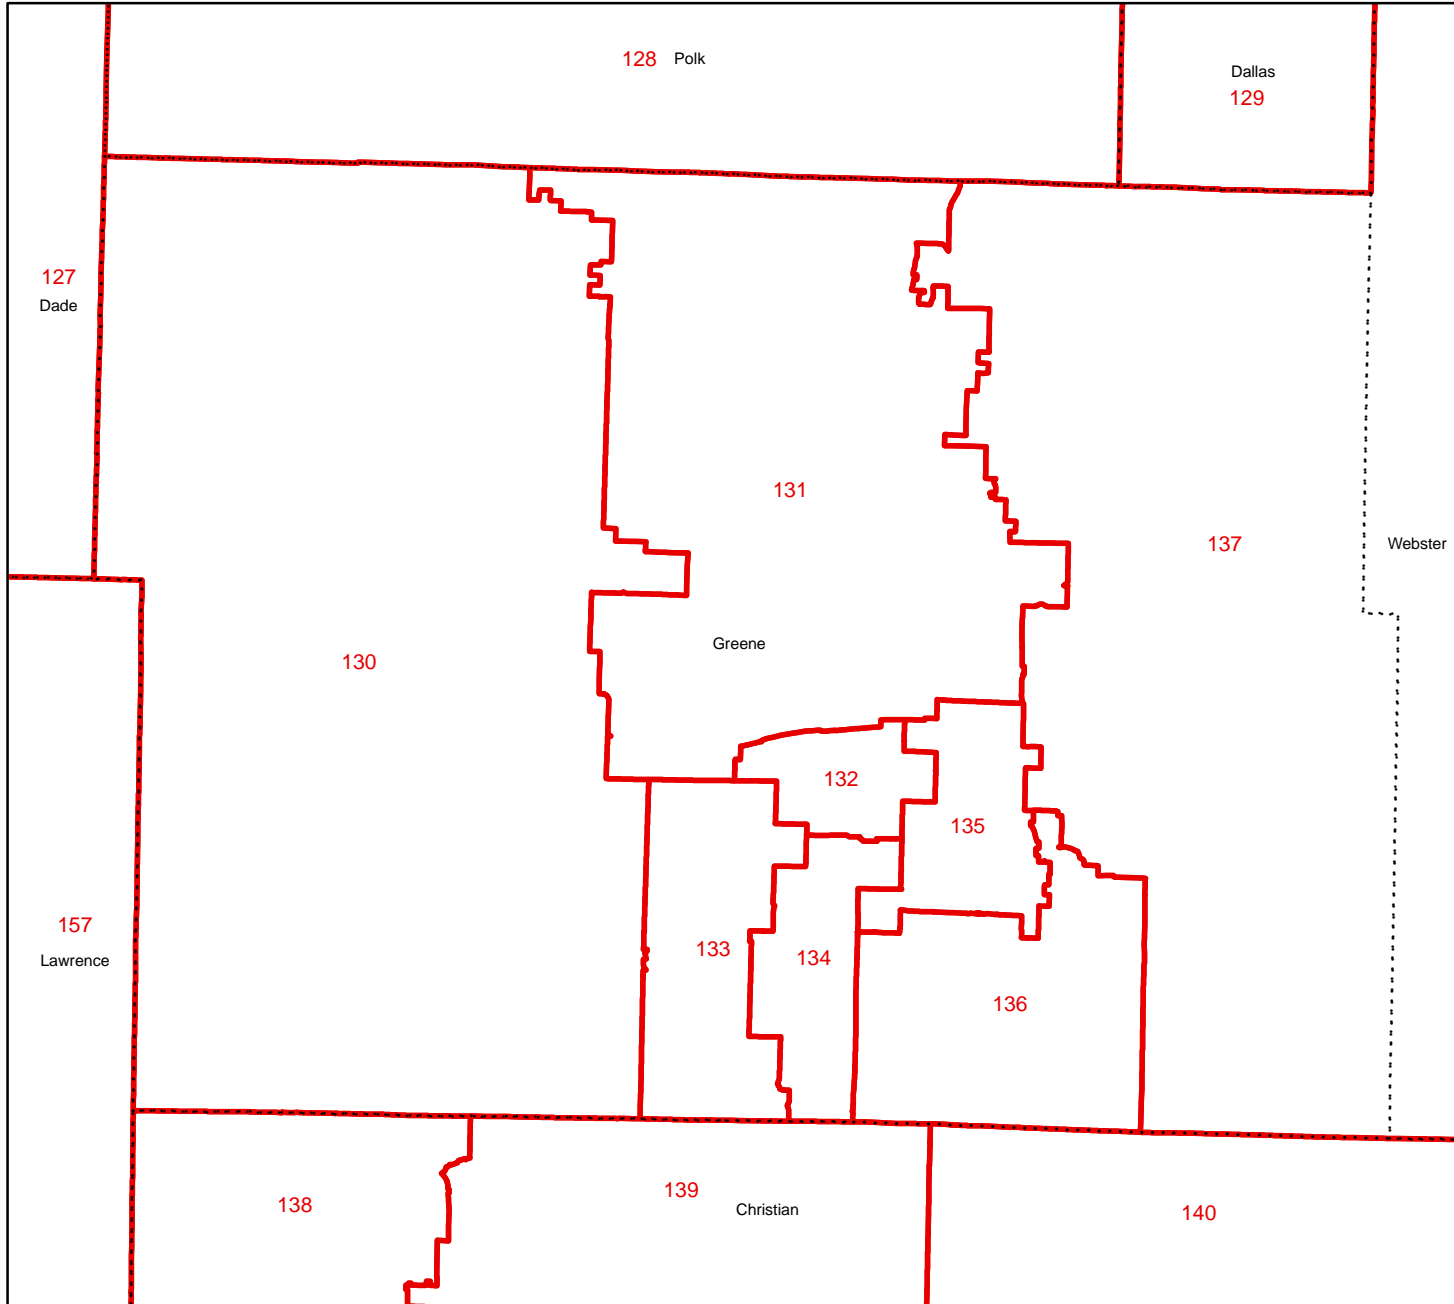

House Apportionment Plan 2011

Missouri Appellate Apportionment Commission

Greene County

 District Lines

 Counties

Redistricting Office